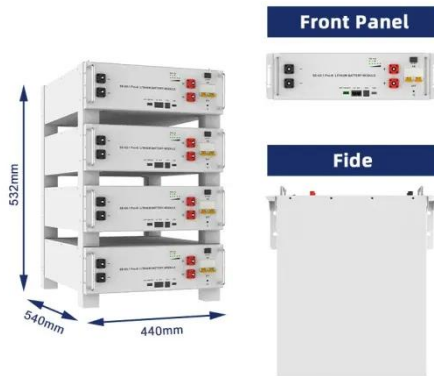

supplies DC/DC converters with various

...